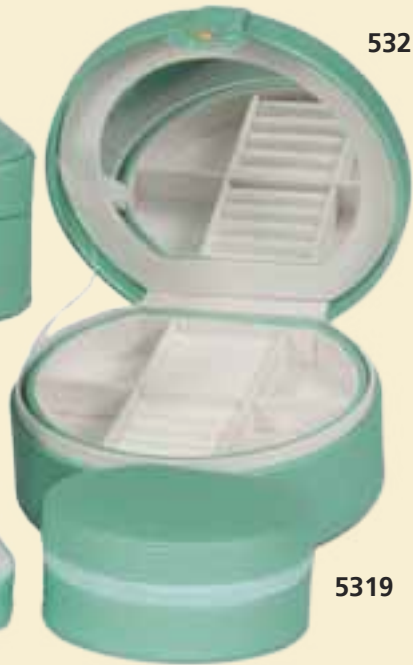

Lockable

5320

5321