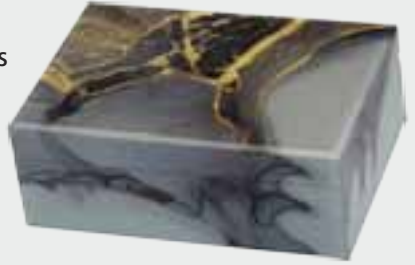

2526
26 x 18 x 9.5cms
Large Trinket Box

2524
Photo Frame
18 x 23cms

2527 - 27 x 18 x 14cms
Jewellery Case with compartments,
ring rolls and 2 drawers

Golden Vein Marble

2533 Above - 27 x 18 x 14cms
Jewellery Case with compartments,
ring rolls and 2 drawers