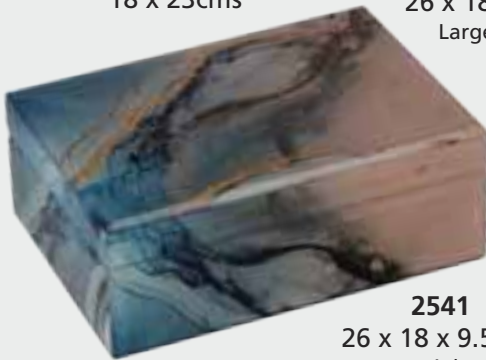

2532
26 x 18 x 9.5cms
Large Trinket Box

2530 Photo Frame
18 x 23cms

2531 Right
20 x 15 x 7cms
Trinket Storage Box

Glass Frame & Box Collections

2521
Photo Frame
18 x 23cms

2536
Photo Frame
18 x 23cms

2539 Right
Photo Frame
18 x 23cms