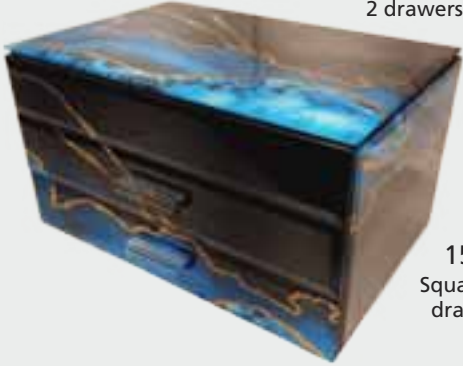

3028 Right
20.5 x 25.5cms
5 x 7 Photo Frame

New 3058
23 x 28cms
6 x 8 photo frame

New 3033
12 x 6 x 12cms
Singal candle holder

New 3035
22 x 15 x 12cms
Rectangular jewel box with
2 drawers & top section

New
3034 - Right
15 x 15 x 12cms
Square jewel box with 2
drawers & top section