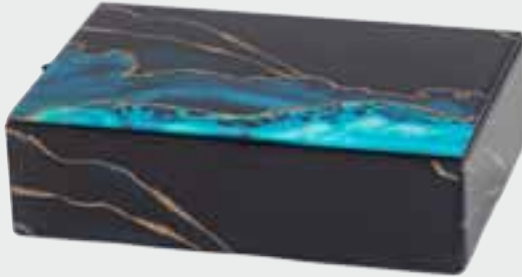

3016 25 x 9 x 3.5cms
3 Candle Holder

3023 Left
12 x 12 x 6.5cms
Trinket Box

3020 Right
20.5 x 25.5cms
5 x 7 Photo Frame

Glass Ranges

Electric Blue & Gold Range

3030 25 x 16.5 x 7cms
Large Rectangular Trinket Box